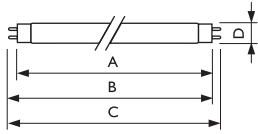

Blacklight Blue (BLB)

UV Lamps for fly traps, reprography and other applicaitons requiring UV Lamps.

Product ID	A max.	B max.	C max.	D max.
6W	212.1	219.2	226.3	16
18W	589.8	596.9	604.0	28
36W	1199.4	1206.5	1206.5	28

Dimensions in mm

TL-D Black Light Blue (BLB)

Shortcode	Wattage (W)	Cap Base	Luminous Flux Lamp (lm)	Average Lifetime (hrs)	Colour Rendering Index (Ra)	Colour Temperature (K)	Min Order Quantity	Carton Quantity	Trade Price
TL6WBLB	6	G5	N/A	10000	N/A	N/A	25	250	\$7.00
TLD18WBLB	18	G13	N/A	13000	N/A	N/A	25	25	\$11.67
TLD36WBLB	36	G13	N/A	15000	N/A	N/A	25	25	\$8.75